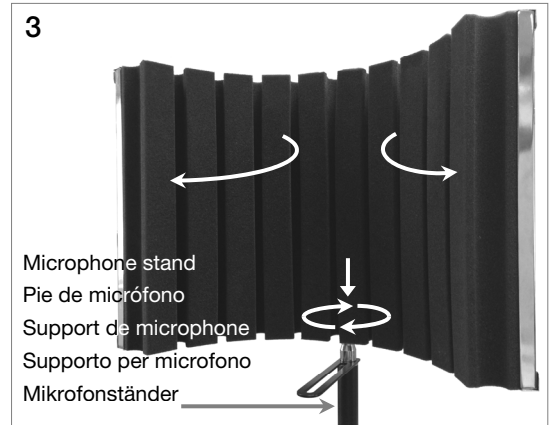

Assembly / Armado / Démarrage / Montaggio / Montage

Technical Specifications

Especificaciones técnicas

Spécifications techniques

Specifiche tecniche

Technische Daten

Material	High-density acoustic foam; 2 curved metal panels
Dimensions (shield only width x depth x height)	Unfolded: 16.7" x 6.1" x 12.0" 425 x 155 x 305 mm
	Folded: 5.9" x 10.5" x 12.0" 150 x 267 x 305 mm
Weight (all pieces)	3.97 lbs 1.8 kg