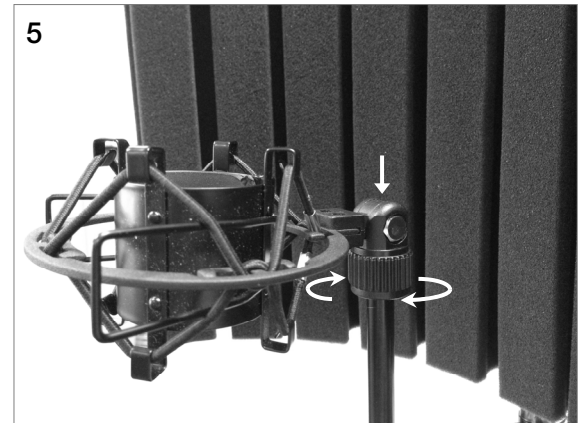

Assembly / Armado / Démarrage / Montaggio / Montage

Technical Specifications

Especificaciones técnicas

Spécifications techniques

Specifiche tecniche

Technische Daten

Material	High-density acoustic foam; 2 curved metal panels
Dimensions (shield only width x depth x height)	Unfolded: 16.7" x 6.1" x 12.0" 425 x 155 x 305 mm
	Folded: 5.9" x 10.5" x 12.0" 150 x 267 x 305 mm
Weight (all pieces)	3.97 lbs 1.8 kg