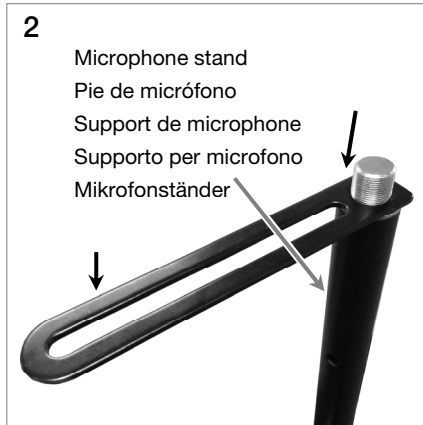

Assembly / Armado / Démarrage / Montaggio / Montage

Technical Specifications

Especificaciones técnicas

Spécifications techniques

Specifiche tecniche

Technische Daten

Material	High-density acoustic foam; 2 curved metal panels
Dimensions (shield only width x depth x height)	Unfolded: 16.7" x 6.1" x 12.0" 425 x 155 x 305 mm
	Folded: 5.9" x 10.5" x 12.0" 150 x 267 x 305 mm
Weight (all pieces)	3.97 lbs 1.8 kg